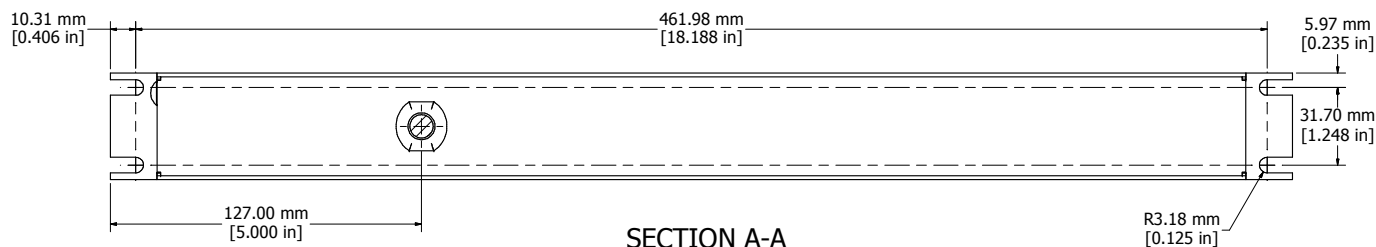

ISOMETRIC VIEW

1582H6**S**	
Finish - Front	- Black Painted Steel
Back	- Black Painted Steel
Rated	- 125 VAC, 60 Hz, 15 Amps
Approvals	- CSA Certified Standards C22.2 (No. 21-95, 42-99) - CSA No. 8-M1986
Surge Specs	- 780 Joules, 54000 Amps Transient Current - Protection in 3 AC Modes (L-N, N-G, L-G)
Colours & Cord Length	
1582H6A1SBK	- Black w/ 6' Foot Power Cord (NEMA 5-15P)
1582H6A1S	- ASA 61 Grey w/ 6' Foot Power Cord (NEMA 5-15P)
1582H6B1SBK	- Black w/ 15' Foot Power Cord (NEMA 5-15P)
1582H6B1S	- ASA 61 Grey w/ 15' Foot Power Cord (NEMA 5-15P)