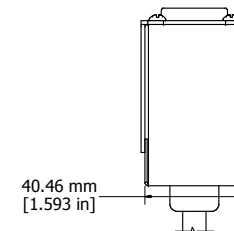

ISOMETRIC VIEW

1582H6**S**	
Finish - Front	- Black Painted Steel
Back	- Black Painted Steel
Rated	- 125 VAC, 60 Hz, 15 Amps
Approvals	- CSA Certified Standards C22.2 (No. 21-95, 42-99) - CSA No. 8-M1986
Surge Specs	- 780 Joules, 54000 Amps Transient Current - Protection in 3 AC Modes (L-N, N-G, L-G)
Colours & Cord Length	
1582H6A1SBK	- Black w/ 6' Foot Power Cord (NEMA 5-15P)
1582H6A1S	- ASA 61 Grey w/ 6' Foot Power Cord (NEMA 5-15P)
1582H6B1SBK	- Black w/ 15' Foot Power Cord (NEMA 5-15P)
1582H6B1S	- ASA 61 Grey w/ 15' Foot Power Cord (NEMA 5-15P)